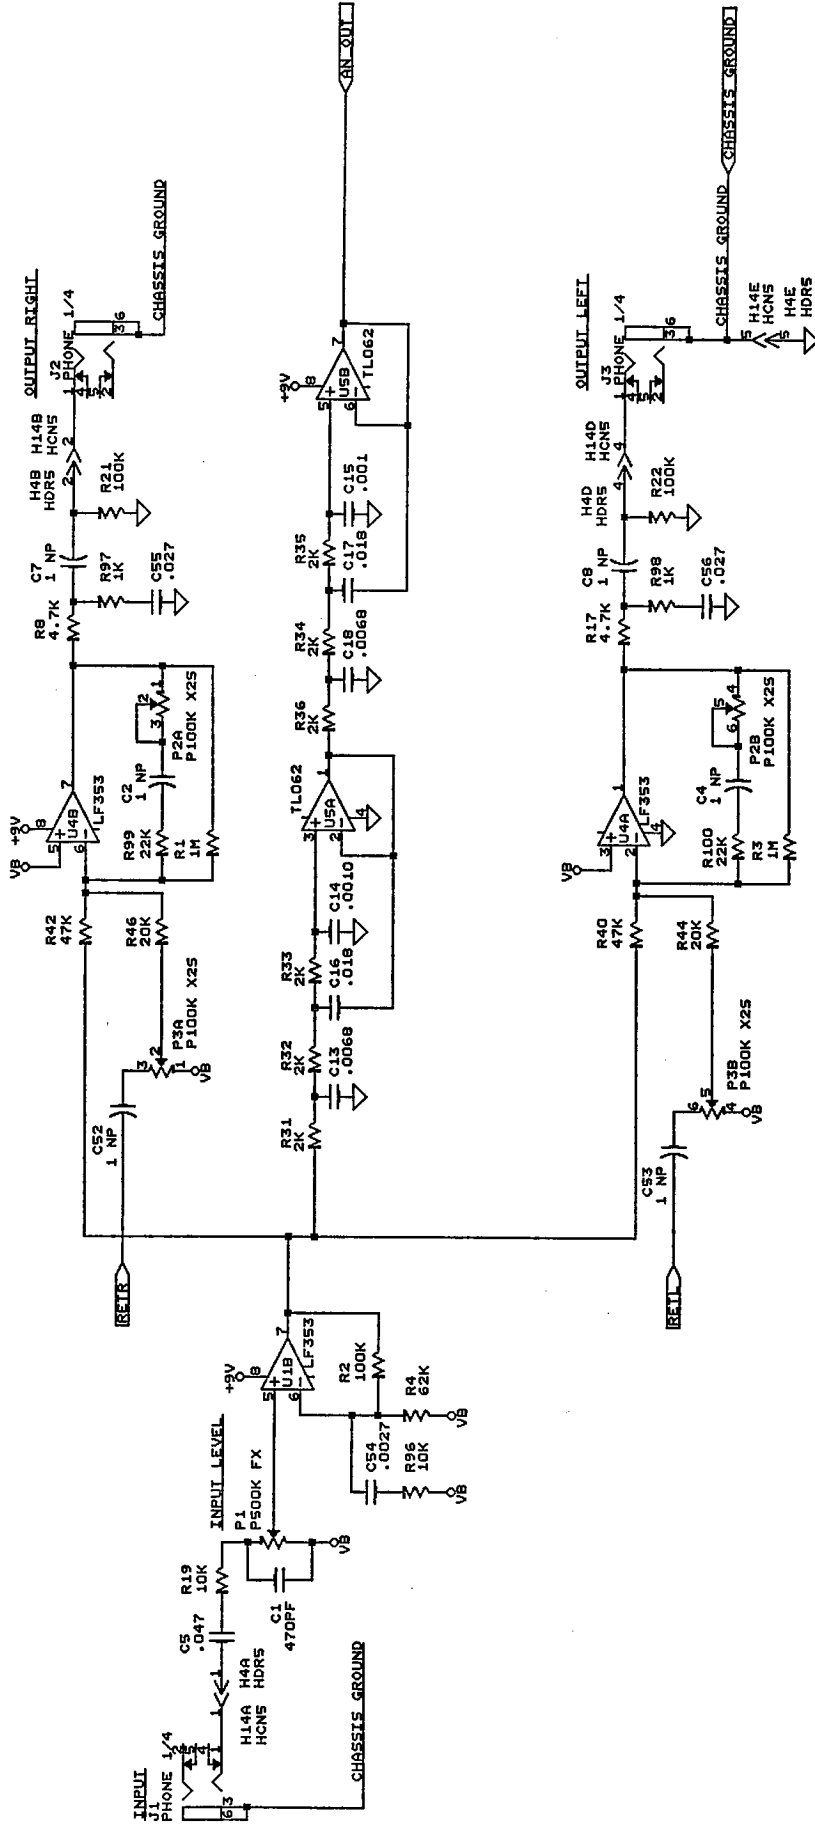

DOD Electronics Inc.  
5639 So. Riley Lane  
Salt Lake City, Utah 84107

Title: 3000 PEDAL VERB  
Size: Document Number: 3000D701.SCH  
Date: January 23, 1991 Sheet 1 of 3

DOD Electronics Inc.	
5639 So. Riley Lane	
Salt Lake City, Utah 84107	
Title	
Size	3000 PEDAL VERB
REV	B
Date:	January 23, 1991 Sheet 2 of 3

- NOT USED
- BP3,12-13
  - BP20-21,26
  - C3,11-12
  - C28-30
  - C47,49-50
  - D4-5
  - D7-10
  - Q2
  - R5-7,9
  - R14-16,18
  - R23-25
  - R28-30
- LAST REF.
- R37-39
  - R41,43,45
  - R47-49
  - R62-65
  - R70-76
  - SM1
  - U2-3,12
  - U6,30
- REV
- B
  - 3000D703.SCH
  - D7