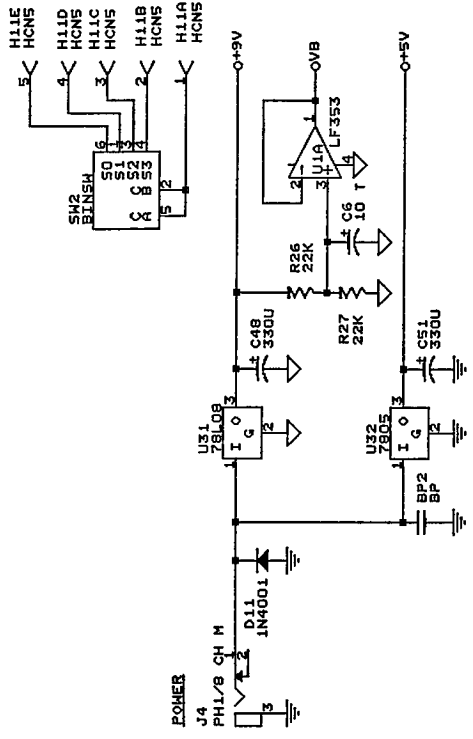

DOD Electronics Inc.  
5639 So. Riley Lane  
Salt Lake City, Utah 84107

Title: 3000 PEDAL VERB  
Size: Document Number: 3000D701.SCH  
Date: January 23, 1991 Sheet 1 of 3

DOD Electronics Inc.	
5639 So. Riley Lane	
Salt Lake City, Utah 84107	
Title	
Size	3000 PEDAL VERB
REV	B
Date:	January 23, 1991 Sheet 2 of 3

- NOT USED
- BP3,12-13
  - BP20-21,26
  - C3,11-12
  - C28-30
  - C47,49-50
  - D4-5
  - D7-10
  - Q2
  - R5-7,9
  - R14-16,18
  - R23-25
  - R28-30
- LAST REF.
- R37-39
  - R41,43,45
  - R47-49
  - R62-65
  - R70-76
  - SM1
  - U2-3,12
  - U6,30
- REV
- B
  - 3000D703.SCH
  - D7