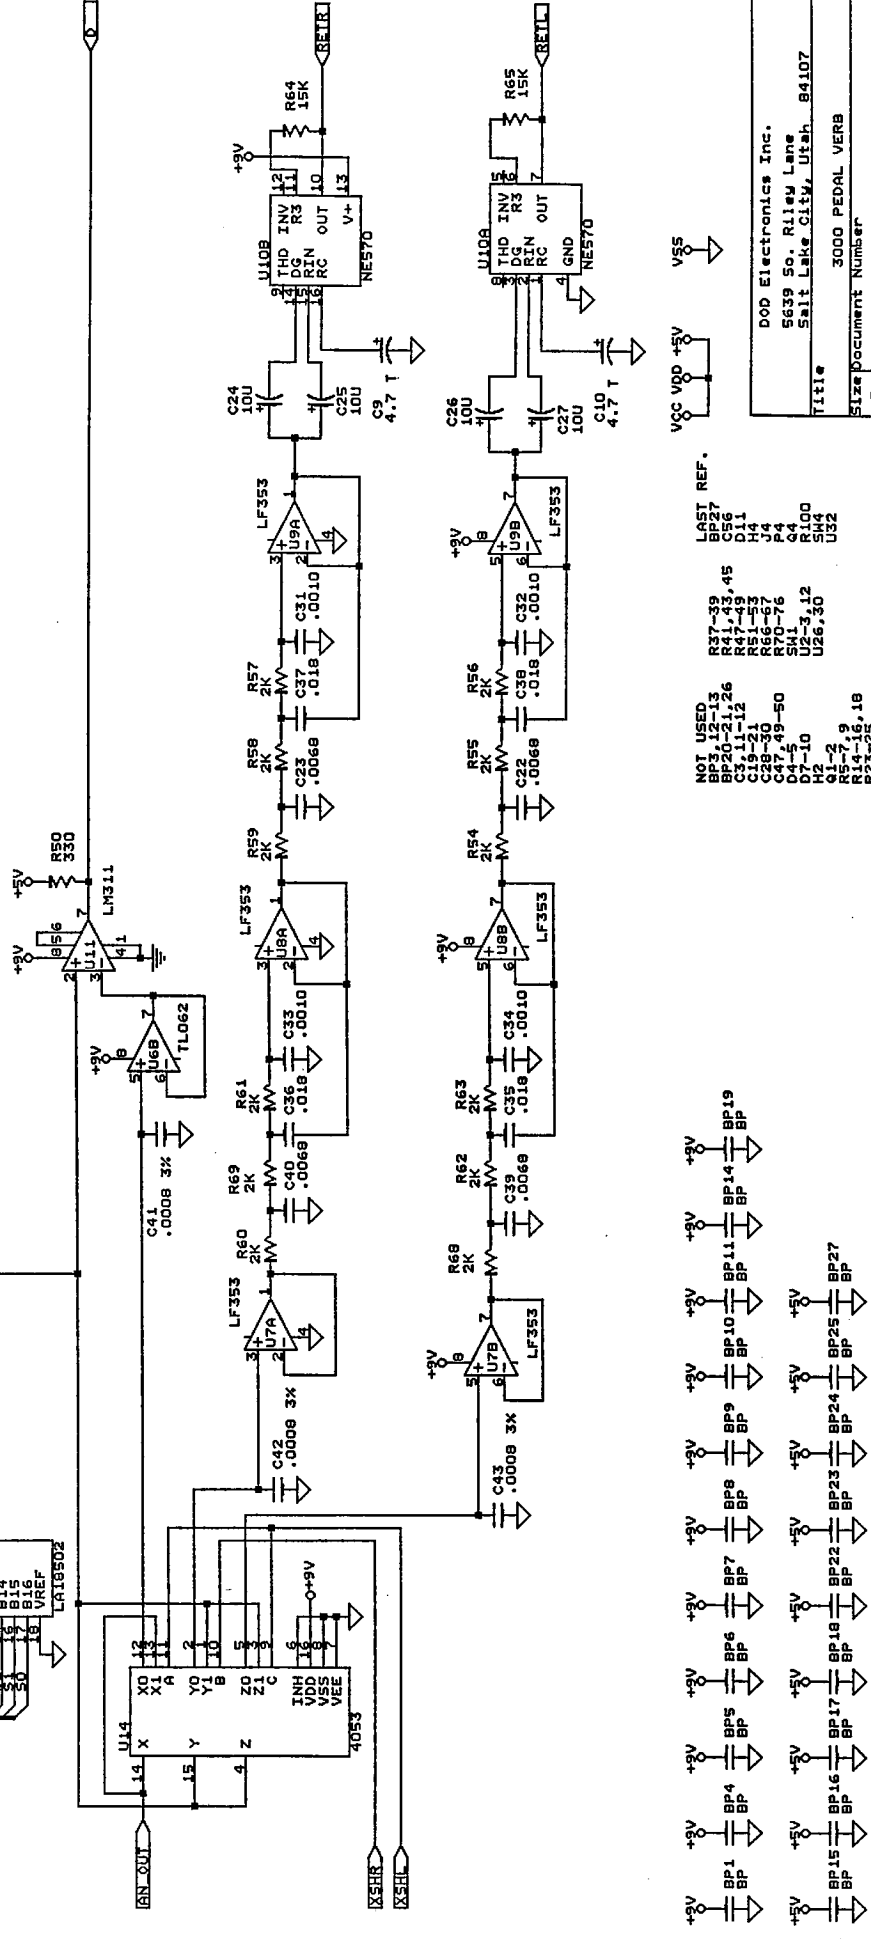

DOD Electronics Inc.  
5639 So. Riley Lane  
Salt Lake City, Utah 84107

Title: 3000 PEDAL VERB  
Size: Document Number: 3000D701.SCH  
Date: January 23, 1991 Sheet 1 of 3

DOD Electronics Inc.	
5639 So. Riley Lane	
Salt Lake City, Utah 84107	
Title	
Size	3000 PEDAL VERB
REV	B
Date:	January 23, 1991 Sheet 2 of 3

- NOT USED
- BP3,12-13
  - BP20-21,26
  - C3,11-12
  - C28-30
  - C47,49-50
  - D4-5
  - D7-10
  - Q2
  - R5-7,9
  - R14-16,18
  - R23-25
  - R28-30
- LAST REF.
- R37-39
  - R41,43,45
  - R47-49
  - R62-65
  - R70-76
  - SM1
  - U2-3,12
  - U6,30
- REV
- B
  - 3000D703.SCH
  - D7